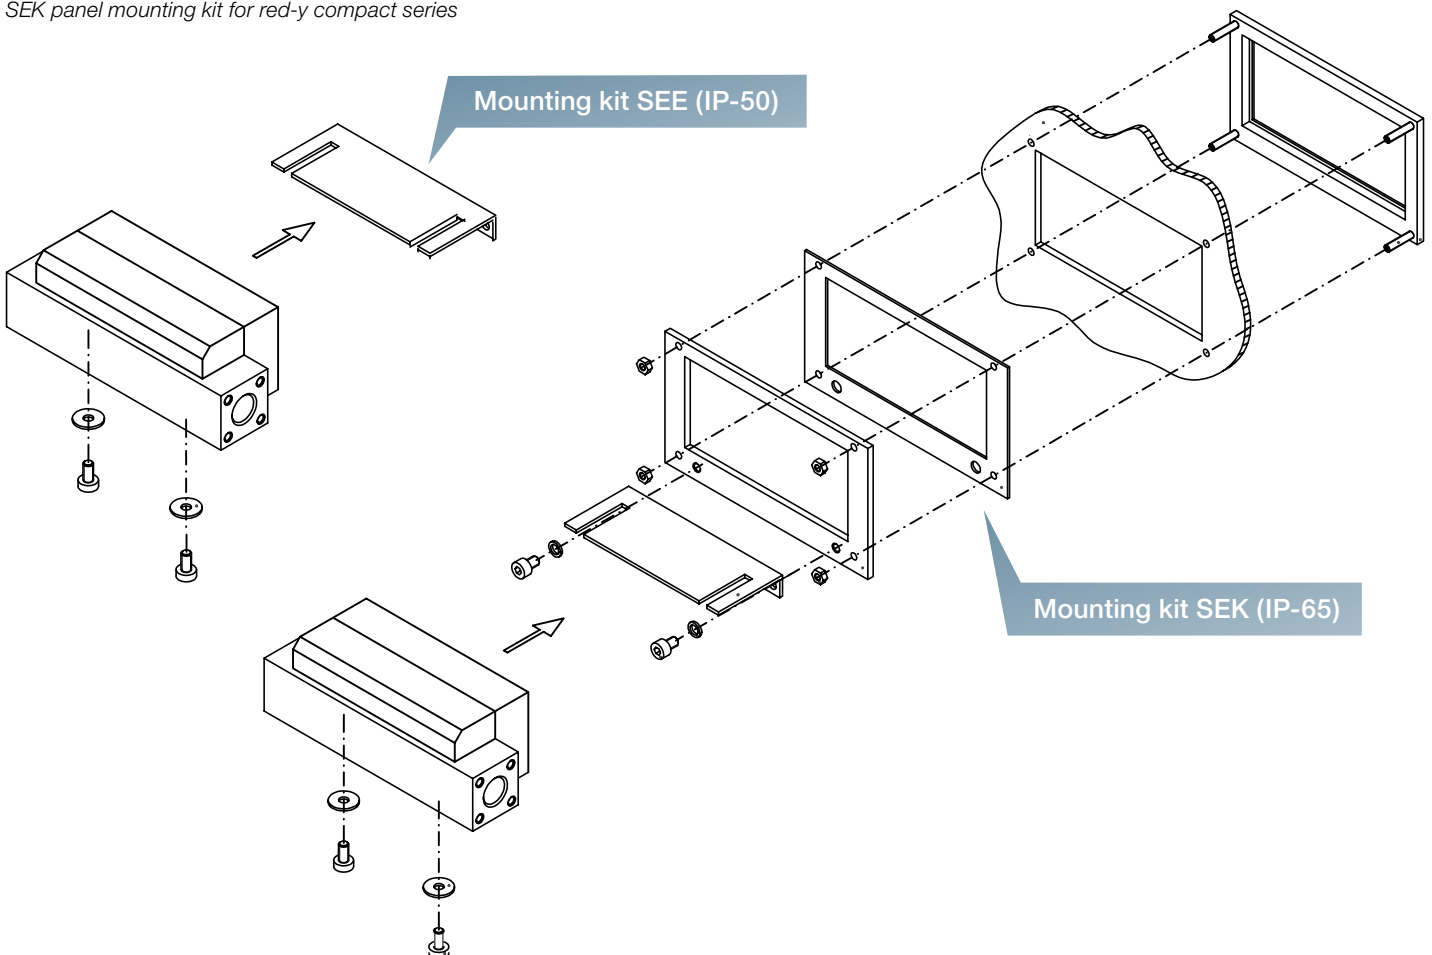

Panel mounting kit red-y compact

Panel mounting kits for protection IP-50 and IP-65

- * **Mounting kit SEE (IP-50)**
for red-y compact with G $\frac{1}{4}$ "-connection
Basic mounting kit, protection IP-50
Art.-N° 328-3803
- * **Mounting kit SEE (IP-50)**
for red-y compact with G $\frac{1}{2}$ "-connection
Basic mounting kit, protection IP-50
Art.-N° 328-3804
- * **Mounting kit SEK (IP-65)**
for red-y compact with G $\frac{1}{4}$ "-connection
Mounting kit with bezel, protection IP-65
Art.-N° 328-3801
- * **Mounting kit SEK (IP-65)**
for red-y compact with G $\frac{1}{2}$ "-connection
Mounting kit with bezel, protection IP-65
Art.-N° 328-3802

SEK panel mounting kit for red-y compact series

Mounting kit SEE (IP-50)