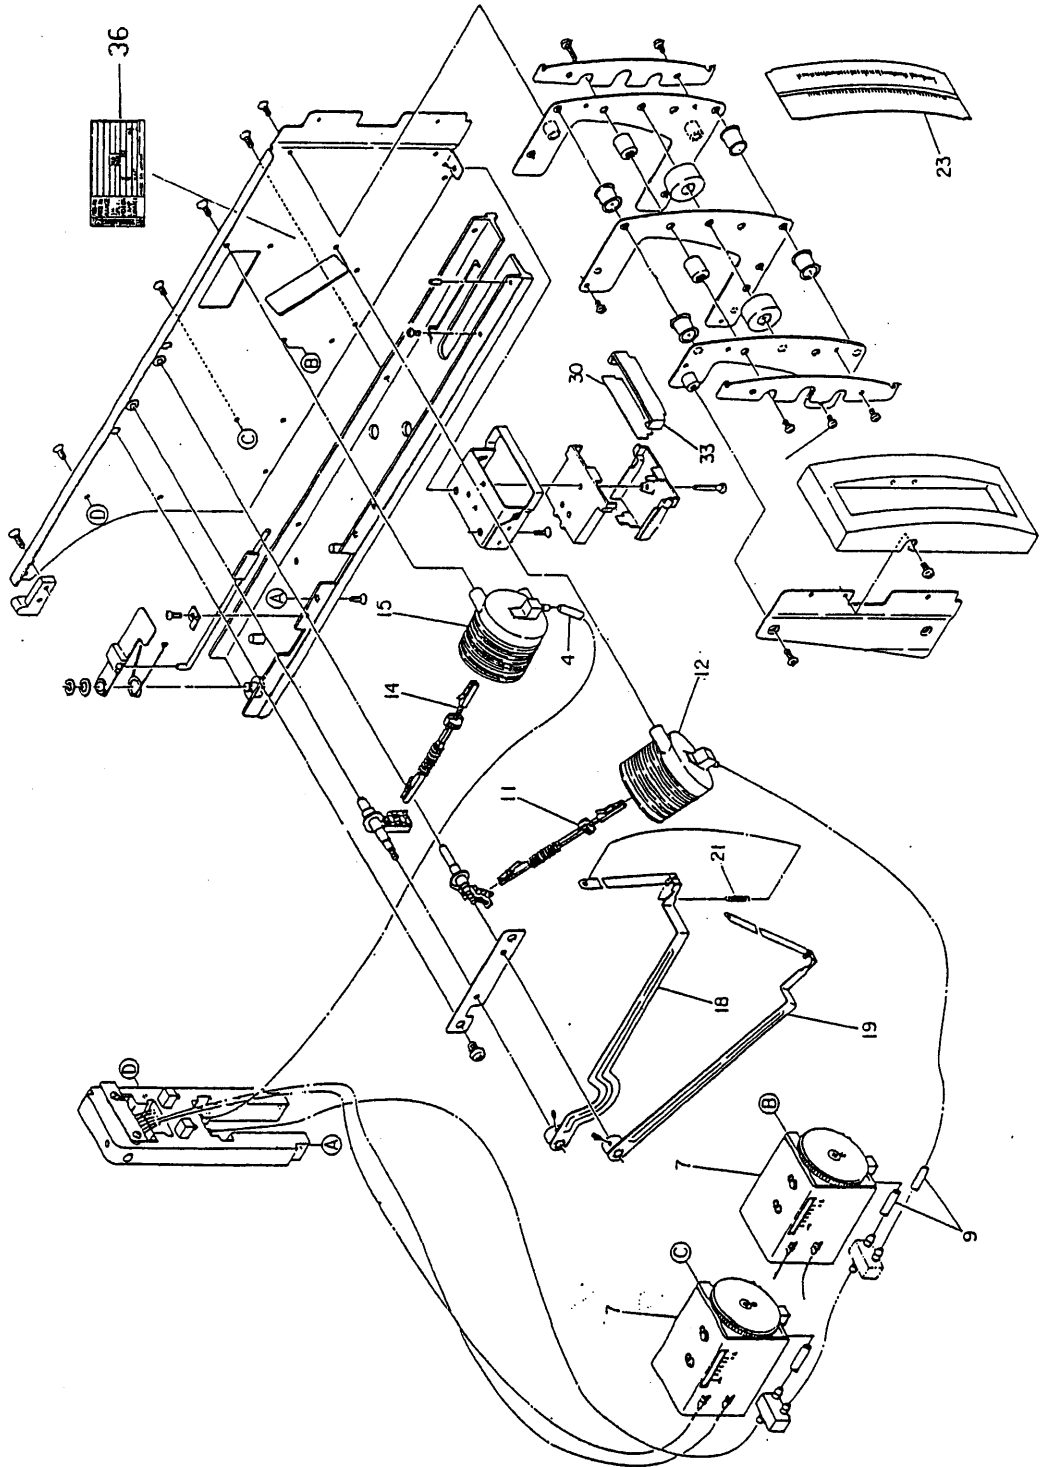

Vumatik 8000 Ribbon Indicator (NUGB)  
Upper Chassis Portion

NUG-04-15-01

Vumatik 8000 Indicator Upper Chassis 分解図  
NUGB

NUG-04-15-01  
2001/9/20

Key No.	Description	Quantity	Part No.
4	tube w/o monitor	1	80068898-00100
4	tube with monitor	1	80068560-00110
7	monitor switch unit , single monitor	1	80069007-00100
7	monitor switch unit , dual monitor	2	80069007-00100
9	tube	1	80068560-00110
11	overtravel link	1	80068252-00100
12	bellow assembly	1	80068656-00200
14	overtravel link , 2-point	1	80068253-00100
15	bellow assembly , 2-point	1	80068656-00100
18	drive tape assembly , 2-point	1	80068680-00300
19	drive tape assembly , 2-point	1	80068680-00200
19	drive tape assembly , 1-point	1	80068680-00100
23	scale , 1-point	1	80234051-00100
23	scale , 2-point	1	80068236-00100
30	Tag plate	1	80330251-0010F
33	screen	1	80233612-00100
21	spring NUGB7	1	80068246-00100
21	spring NUGB8	2	80068246-00100
36	name plate	1	80069239-00100