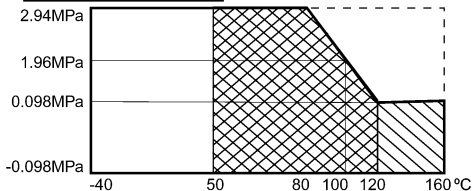

Diameter 2.5 to 10mm

Diameter 15 to 200mm

Diameter 250 to 1100mm

-  Chloroprene rubber and PFA/ETFE lining
-  Polyurethane rubber and PFA/ETFE lining
-  PFA/ETFE lining
-  PFA lining
-  Special products