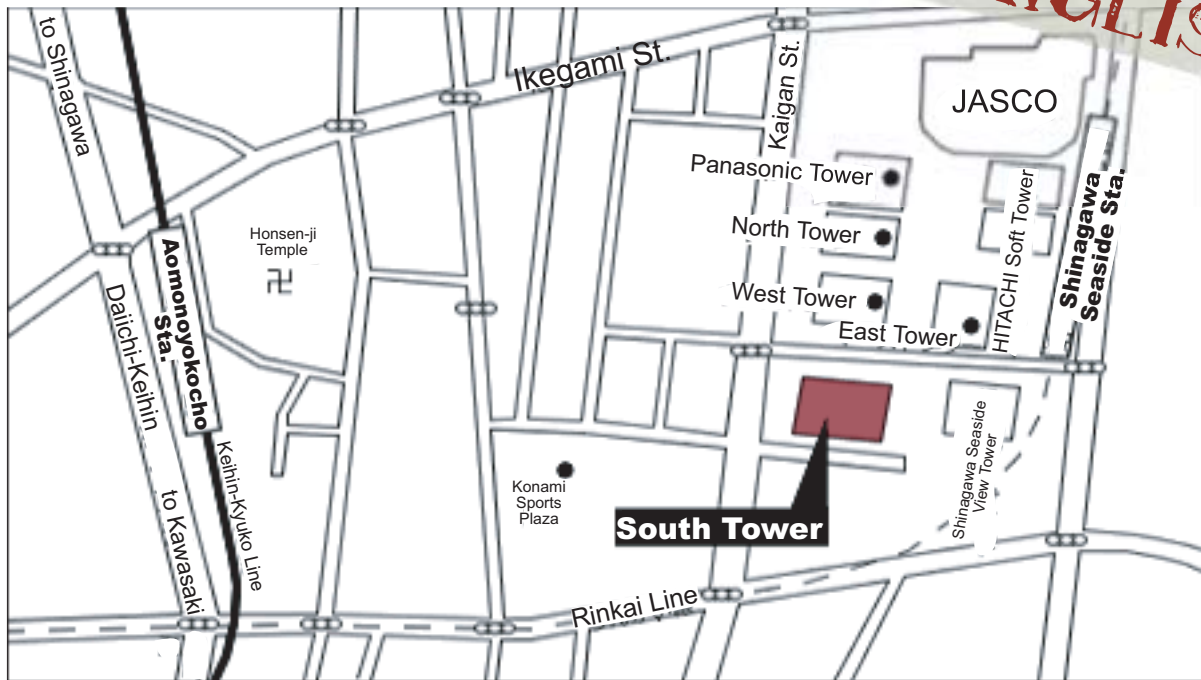

Yamatake SHINAGAWA office MAP

ENGLISH

Address

Shinagawa Sea Side South Tower
4-12-1 Higashi Shinagawa, Shinagawa-ku,
Tokyo 140-0002 Japan

JAPANESE

Address

東京都品川区東品川4-12-1
(品川シーサイドサウスタワー)